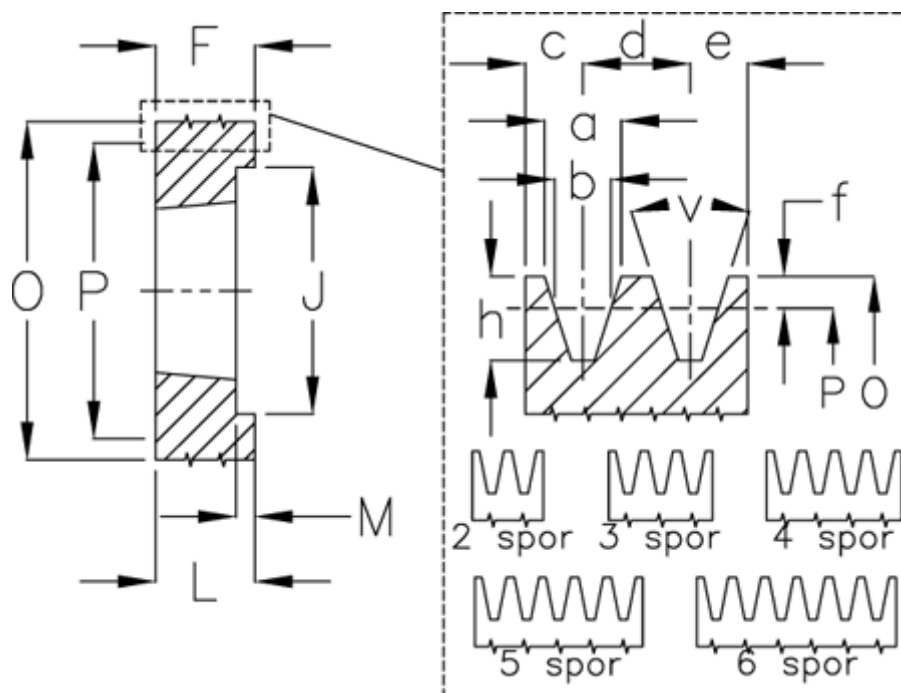

Article number: 604111015002

Description: V-belt pulley SPB 150/2 TL2012

## Measures

a	= 16.3	For bush	= 2012	P	= 150
b	= 14.0	h	= 17.5	Type	= SPB
Bush $\zeta$ max	= 50	J	= 107	v	= 34 grader
c	= 12.5	K	= -		
d	= 19	L	= 32		
e	= 12.5	m	= 12.0		
f	= 3.5	Number of ribs	= 2		
F	= 44	O	= 157.0		